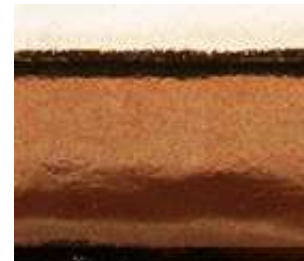

Specialised Finishes

Metalised Finishes