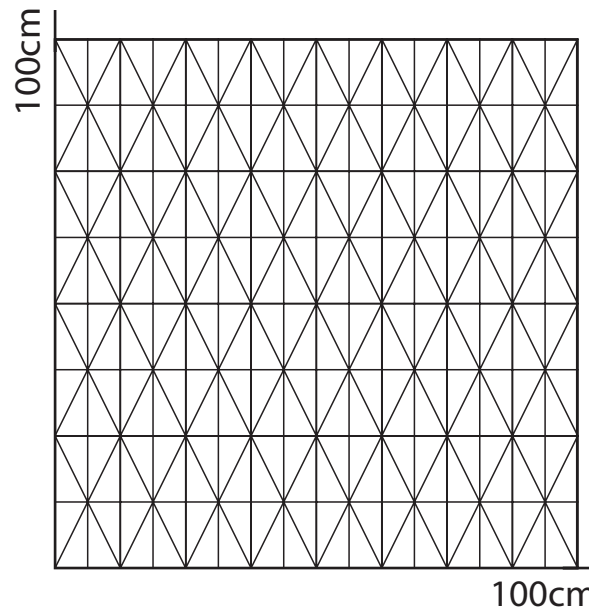

10x20 Collection

10x20 elegantly contrasts light and dark to create depth to every surface.

Unit composition

Possible Compositions

Collection 10x20

Models

Matt Finishes

If the colour you are looking for is not listed, please contact us at info@matterofstuff.com with the RAL number of the colour you require and we can create a tile with your desired colour.