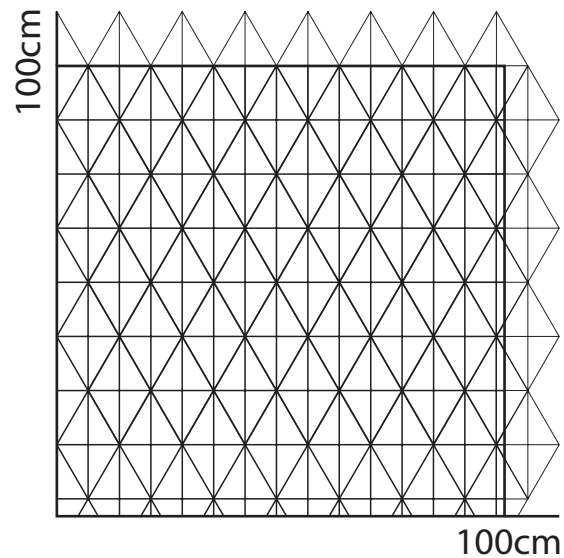

3.3 CM

24/14 CM

14/7 CM

Rombo Collection

Rombo (24x14cm), as used for Yeeels Restaraunt Paris.

## Unit composition