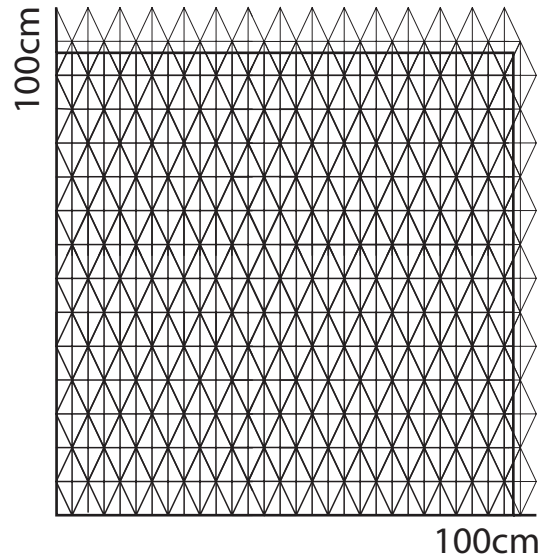

Unit composition