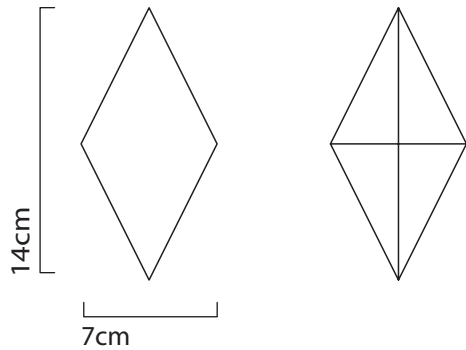

Collection **Esagono**

Models