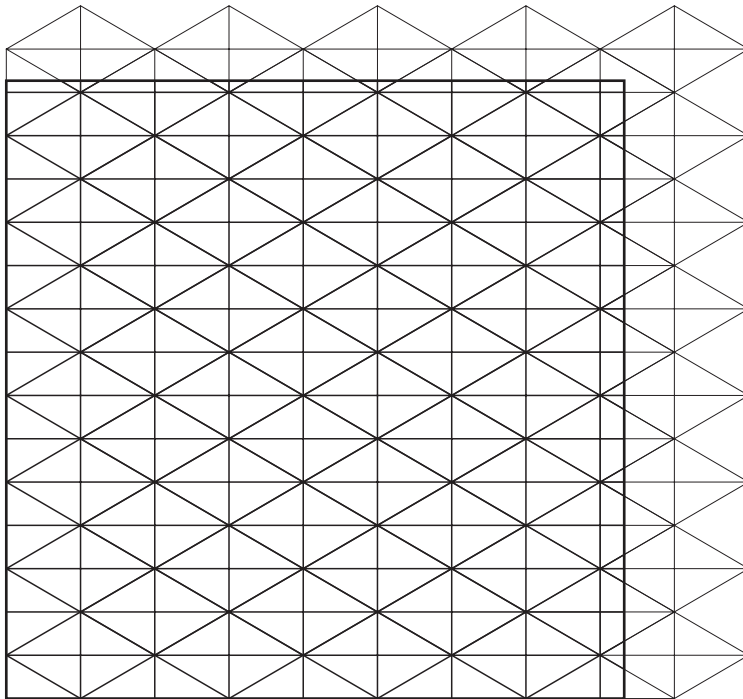

Possible Compositions