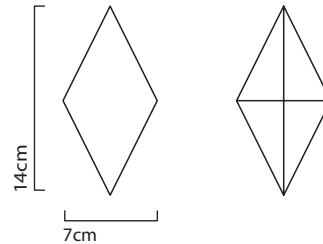

Rombo (14x7cm), as used for Yeels Restaraunt Paris.