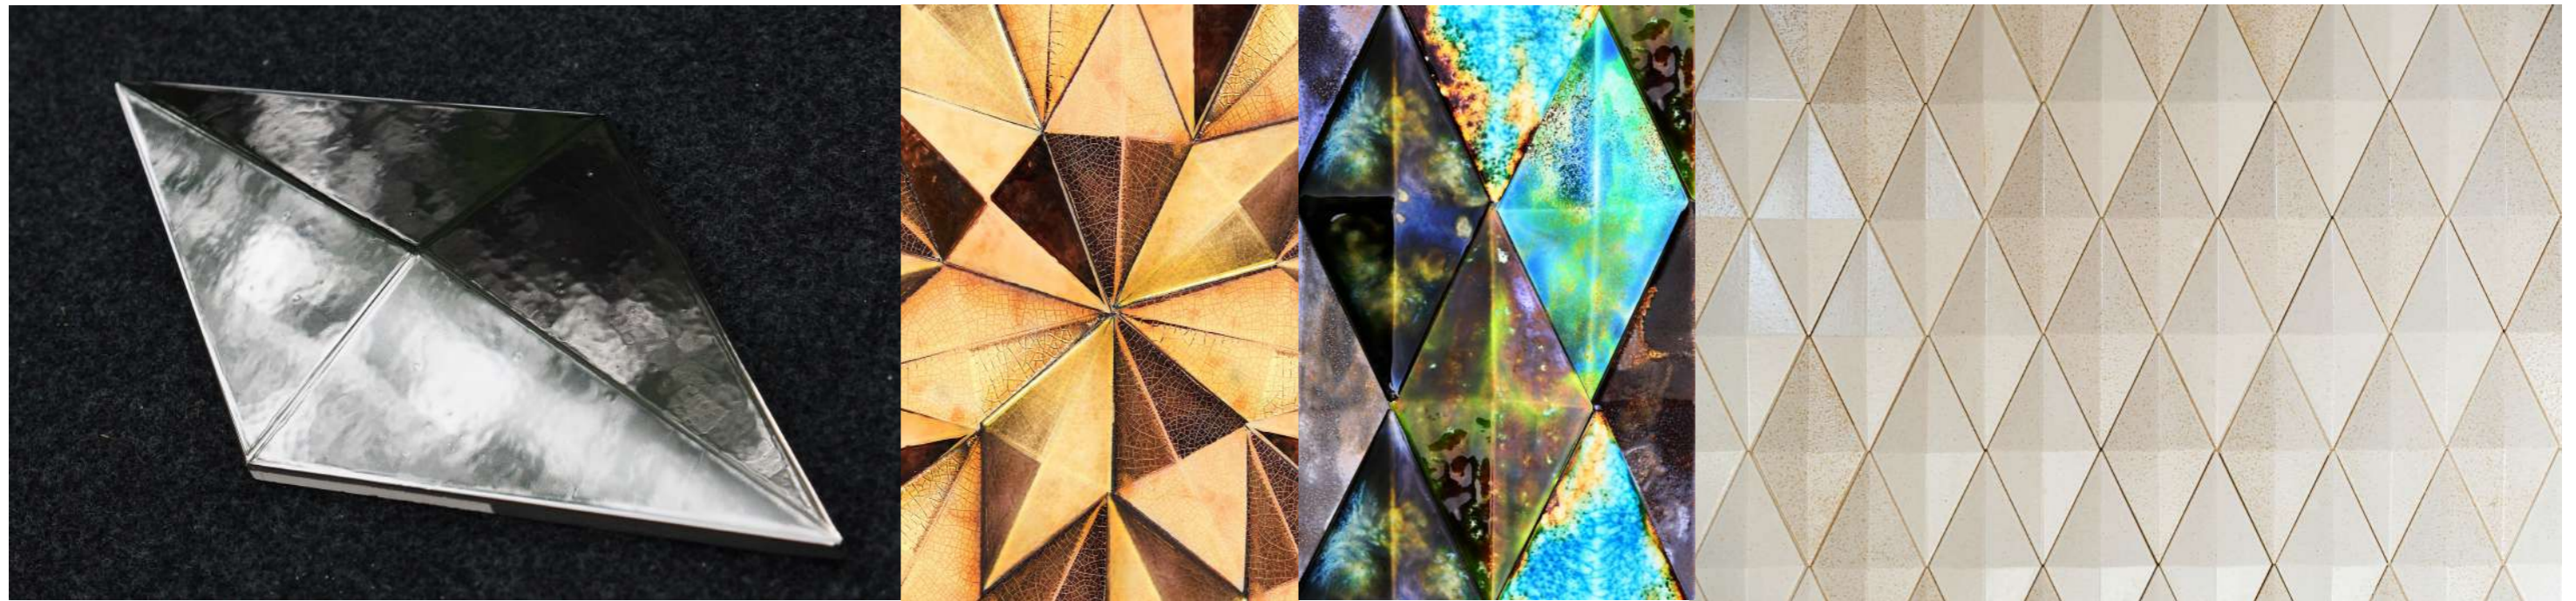

3.3 CM

24/14 CM

14/7 CM

Rombo Collection

Rombo (24x14cm), as used for Yeeels Restaraunt Paris.