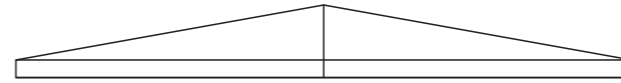

3.3 CM

24/14 CM

14/7 CM

Rombo Collection

Rombo (24x14cm), as used for Yeeels Restaraunt Paris.

## Unit composition