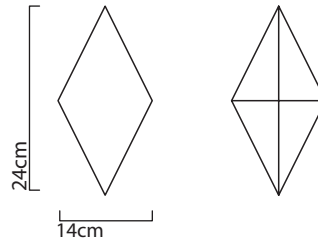

3.3 CM

24/14 CM

14/7 CM

Rombo Collection

Rombo (24x14cm), as used for Yeeels Restaraunt Paris.

## Unit composition